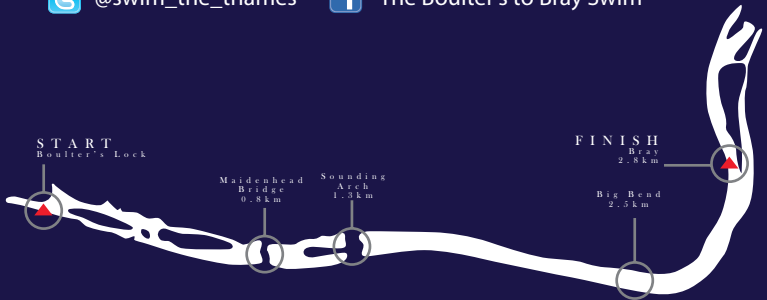

Boulter's to Bray Swim

Maidenhead -
1.4km or 2.8km downstream

Date: 7 July 2018

Categories: Open, Masters 50+, Junior 15-18, Team Event

Entries: **2.8km:** £33 | **1.4km:** £29

@swim_the_thames

The Boulter's to Bray Swim

START
Boulter's Lock

Maidenhead
Bridge
0.8 km

Sounding
Arch
1.3 km

FINISH
Bray
2.8 km

Big Bend
2.5 km

kiddrapinet
SOLICITORS

IN PARTNERSHIP
WITH

boulterstobrayswim.org

The Boulter's to Bray Swim Trust. Registered Charity Number 1155159

Join the community!

BOULTER'S TO BRAY SWIM

Maidenhead - 1.4 km or 2.8 km

7 July 2018